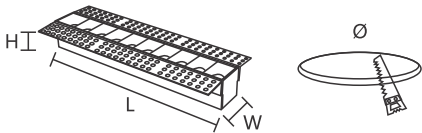

## Parameter

Power : 5W/10W/20W/30W/40W

Light source : COB

Ring color : White+black

Voltage : AC85-256V

Beam angle : 15°/30°/45°

Material : Aluminium

Color temperature : 3000K/4000K/6000K

Ra : Ra≥80

Lm : 90LM/W

|        |                 |                 |                  |
|--------|-----------------|-----------------|------------------|
| Power  | 5W              | 10W             | 20W              |
| Size   | L140*W102*H42mm | L273*W102*H42mm | L540*W102*H42mm  |
| Cutout | L140*W50mm      | L273*W50mm      | L540*W50mm       |
| Power  | 30W             |                 | 40W              |
| Size   | L805*W102*H42mm |                 | L1071*W102*H42mm |
| Cutout | L805*W50mm      |                 | L1071*W50mm      |