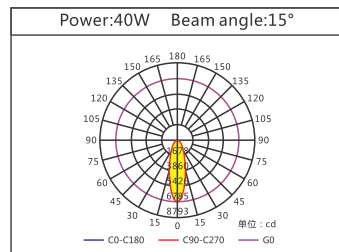

## Parameter

Power : 5W/10W/20W/30W/40W

Light source : COB

Ring color : White+black

Voltage : AC85-256V

Beam angle : 15°/30°/45°

Material : Aluminium

Color temperature : 3000K/4000K/6000K

Ra : Ra≥80

Lm : 90LM/W

|        |                 |                 |                  |
|--------|-----------------|-----------------|------------------|
| Power  | 5W              | 10W             | 20W              |
| Size   | L140*W102*H42mm | L273*W102*H42mm | L540*W102*H42mm  |
| Cutout | L140*W50mm      | L273*W50mm      | L540*W50mm       |
| Power  | 30W             |                 | 40W              |
| Size   | L805*W102*H42mm |                 | L1071*W102*H42mm |
| Cutout | L805*W50mm      |                 | L1071*W50mm      |

| H(m) | EO(x)   | Dh/DV_B(m) | S_B(sq.m) | Ear_B(x) |
|------|---------|------------|-----------|----------|
| 1.0m | 4707.85 | 0.26/0.26  | 0.2       | 1278.93  |
| 2.0m | 1176.96 | 0.51/0.52  | 0.3       | 569.73   |
| 3.0m | 523.87  | 0.77/0.78  | 0.5       | 253.44   |
| 4.0m | 294.49  | 1.03/1.04  | 0.9       | 142.68   |
| 5.0m | 188.15  | 1.28/1.30  | 1.3       | 91.64    |