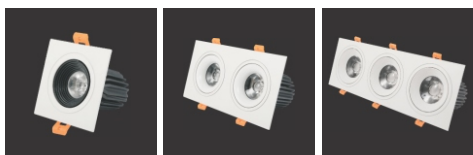

GLOW

Grid light series

Model: GLW267-272

Parameter

Power : 5W/12W/20W/5W*2/12W*2/20W*2

Light source : COB

Ring shape : Curved white/anti-glare white/anti-glare black

Voltage : AC85-256V

Beam angle : 15°/24°

Material : Aluminium

Color temperature : 3000K/4000K/6000K

Ra : Ra≥80

Lm : 90LM/W

Power	5W	12W	20W
Size	L92*W92*H47mm	L120*W120*H58mm	L140*W140*H68mm
Cutout	L75*W75mm	L95*W95mm	L120*W120mm
Power	5W*2	12W*2	20W*2
Size	L175*W92*H47mm	L230*W120*H58mm	L270*W140*H68mm
Cutout	L155*W75mm	L200*W95mm	L250*W120mm