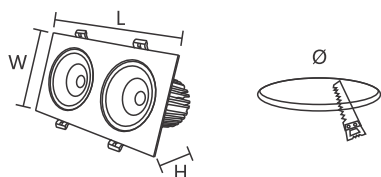

### Parameter

Power : 5W/12W/20W/5W\*2/12W\*2/20W\*2

Light source : COB

Ring shape : Curved white/anti-glare white/anti-glare black

Voltage : AC85-256V

Beam angle : 15°/24°

Material : Aluminium

Color temperature : 3000K/4000K/6000K

Ra : Ra≥80

Lm : 90LM/W

|        |                |                 |                 |
|--------|----------------|-----------------|-----------------|
| Power  | 5W             | 12W             | 20W             |
| Size   | L92*W92*H47mm  | L120*W120*H58mm | L140*W140*H68mm |
| Cutout | L75*W75mm      | L95*W95mm       | L120*W120mm     |
| Power  | 5W*2           | 12W*2           | 20W*2           |
| Size   | L175*W92*H47mm | L230*W120*H58mm | L270*W140*H68mm |
| Cutout | L155*W75mm     | L200*W95mm      | L250*W120mm     |