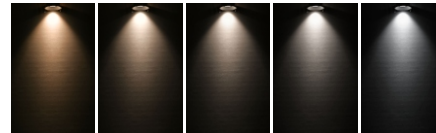

H(m)	EO(x)	Dh/DV_B(m)	S_B(sq.m)	Ear_B(x)
1.0m	9651.82	0.79/0.79	0.3	4025.90
2.0m	1874.41	2.15/2.18	1.1	1054.68
3.0m	963.17	2.87/2.77	2.4	391.70
4.0m	582.29	3.32/3.35	4.3	194.53
5.0m	330.53	4.90/4.94	6.7	168.24

(B): H34-6V14.9 (F): H41-9V42.1

2700K 3000K 4000K 5500K 6000K

60°