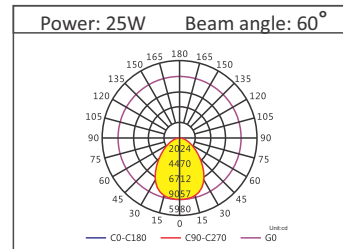

GLOW

Track light series

Model: GLW240

Parameter

Power : 25W
Light source : COB
Body color : White/black
Voltage : AC85-256V
Beam angle : 60°
Material : Aluminium
Color temperature : 3000K/4000K/6000K
Ra : Ra≥80
Lm : 90LM/W

| | |
|-------|-------------|
| Power | 25W |
| Size | Ø112*L140mm |

| H(m) | EO(x) | Dh/DV_B(m) | S_B(sq.m) | Ear_B(x) |
|------|---------|------------|-----------|----------|
| 1.0m | 9651.82 | 0.79/0.79 | 0.3 | 4025.90 |
| 2.0m | 1874.41 | 2.15/2.18 | 1.1 | 1054.68 |
| 3.0m | 963.17 | 2.87/2.77 | 2.4 | 391.70 |
| 4.0m | 582.29 | 3.32/3.35 | 4.3 | 194.53 |
| 5.0m | 330.53 | 4.90/4.94 | 6.7 | 168.24 |