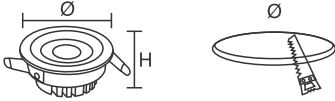

Power	5W	10W
Size	Ø65*H30mm	Ø85*H35mm
Cutout	Ø55mm	Ø75mm

H(m)	EO(x)	Dh/Dv_B(m)	S_B(sq.m)	Ear_B(x)
1.0m	14313.85	0.32/0.32	0.1	6485.93
2.0m	3578.96	0.64/0.63	0.3	1621.73
3.0m	1590.87	0.96/0.95	0.7	720.44
4.0m	894.49	1.27/1.27	1.3	405.68
5.0m	572.15	1.59/1.58	2.0	259.64