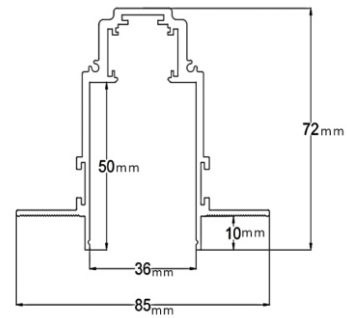

Model: Mg004

Parameter

Voltage: DC48V
Rail size: L3000*W85*H72mm
Surface treatment: Black oxide
Material:Aluminium
Installation method: Embedded

Installation method

1. open the ceiling

2. put the track into the slot