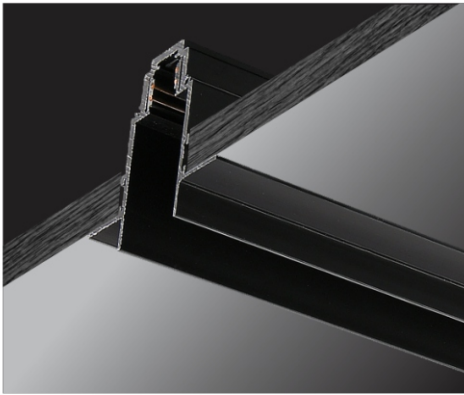

Model: Mg004

Parameter

Voltage: DC48V
Rail size: L3000*W85*H72mm
Surface treatment: Black oxide
Material:Aluminium
Installation method: Embedded

Installation method

1. open the ceiling

2. put the track into the slot