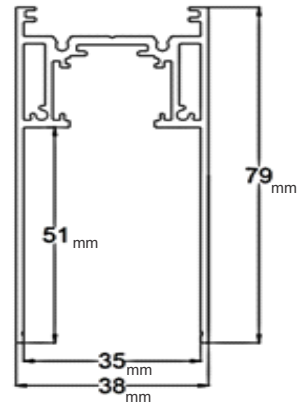

### Parameter

Voltage: DC48V  
 Rail size: L3000\*W38\*H79mm  
 Surface treatment: Black oxide  
 Material: Aluminum  
 Installation method: Surface mounted

Installation method